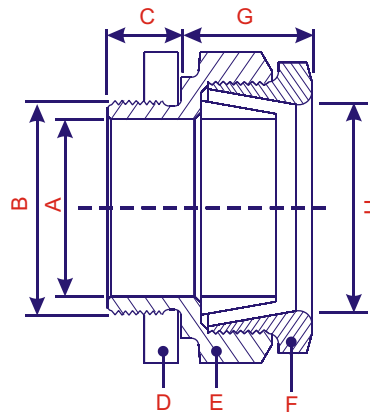

ZED GLAND DIMENSIONS

Size N°	Nipple Bore dia. A	Nipple Thread B	Nipple length C	Locknut D		Body E		Cone Nut F		Overall Length C+G	Max Protruding G	Throat dia. H
				A/C	A/F	A/C	A/F	A/C	A/F			
0	14,5	M20	9,0	30,1	27,0	24,6	22,0	22,5	20,0	24,6	16,0	14,7
1	16,0	M20	9,5	30,2	27,0	30,6	27,0	28,2	25,0	24,8	15,4	18,7
2	20,7	M25	8,5	39,5	35,0	37,3	33,0	36,2	32,0	27,7	17,3	24,3
3	26,5	M32	11,0	46,4	41,0	46,4	41,0	42,5	37,6	31,3	20,0	30,0
4	35,0	M40	12,7	62,3	55,0	59,1	52,0	56,8	50,0	34,6	23,9	39,5
5	44,1	M50	16,0	75,1	65,0	70,2	63,0	68,0	60,0	42,0	26,1	49,0
6	56,0	M63	16,0	92,4	80,0	90,4	80,0	88,0	79,0	52,3	36,3	62,2
7	67,7	M75	20,0	108,4	95,2	103,0	95,0	100,0	90,0	63,2	43,2	74,0
8	74,0	M82	20,0	108,4	95,2	105,5	95,2	105,5	95,2	62,1	41,9	81,0

ZED GLANDS

SIZE	THREAD	CAT. N°	SIZE	THREAD	CAT. N°
0	M20x1,5P	54001	5	M50x1,5P	54006
1	M20x1,5P	54002	6	M63x1,5P	54007
2	M25x1,5P	54003	7	M75x1,5P	54008
3	M32x1,5P	54004	8	M82x1,5P	54009
4	M40x1,5P	54005			

Use catalogue no. when ordering.

ZED SHROUDS

SIZE	CAT. N°	SIZE	CAT. N°
0	76010	5	76015
1	76011	6	76016
2	76012	7	76017
3	76013	8	76018
4	76014		

Use catalogue no. when ordering.

NOTE: Zed shrouds must be ordered separately.