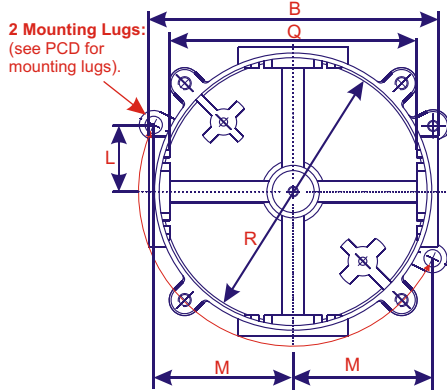

ZED BOX DIMENSIONS - RIGHT ANGLE ENTRY BOX

Size	A Entry Thread	B Across Entries	C Overall Height	D Internal Diam.	E Internal Depth	H Lid Height	J PCD for Mounting Lugs	K Tapped Earth Stud Hole	L	M	P	Q	R	
0	20 x 1.5P	100	78.5	87.8	59.6	20.5	37.5	108.8	M4 x 6.0	23.0	49.3	66.2	84	91.7
1	20 x 1.5P	110	83.4	98.0	66.1	21.6	40.0	117.7	M4 x 6.0	25.4	53.1	75.1	94	102.0
2	25 x 1.5P	134	98.2	122.5	80.1	26.3	44.8	145.0	M6 x 8.0	31.8	65.1	89.9	118	127.0

ZED BOX

SIZE	BOX ENTRY THREAD	CONFIGU- RATION	C/W BLACK LID CAT. N°	USUAL PACK QTY
No. 0	20 mm x 1.5P	4 Way Right Angle	54400	1
No. 1	20 mm x 1.5P	4 Way Right Angle	54402	1
No. 2	25 mm x 1.5P	4 Way Right Angle	54404	1

Use catalogue no. when ordering.

ZED BOX LIDS

SIZE	BLACK LID CAT. N°
No. 0	54410
No. 1	54411
No. 2	54412

PRATLEY TUFFLON BLANKING PLUGS

SIZE	THREAD SIZE	CAT N°	USUAL PACK QTY
0-1	20mm	57800	10
2	25mm	57801	10

ZED GLAND

The Zed Gland is a lower priced range of nickel plated brass glands for SWA cable, supplied complete with locknuts.