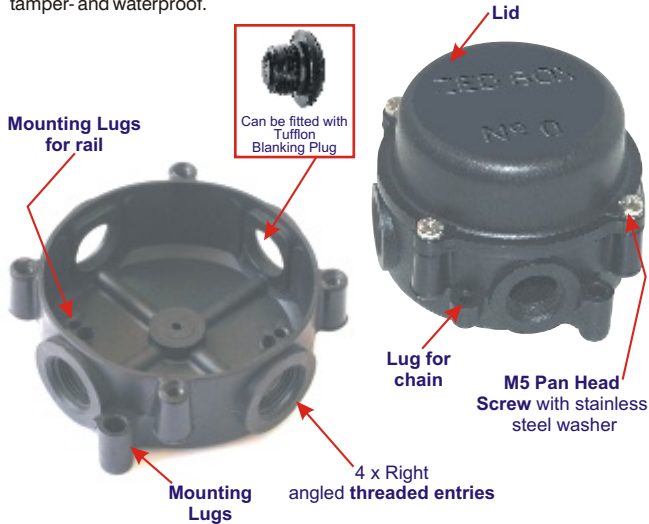

ZED BOX

The Zed-Box is designed and manufactured as a general purpose utility box at a lower price. It is manufactured from tough engineering plastic and fitted with a raised dome lid which is held down by stainless steel screws, rendering the box tamper- and waterproof.

DIMENSIONS & SPECIFICATIONS ZED BOX