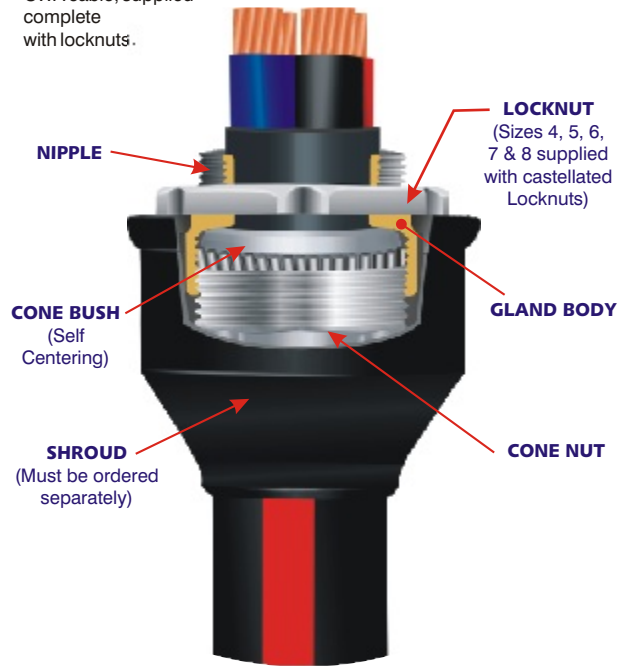

DIMENSIONS & SPECIFICATIONS ZED GLAND