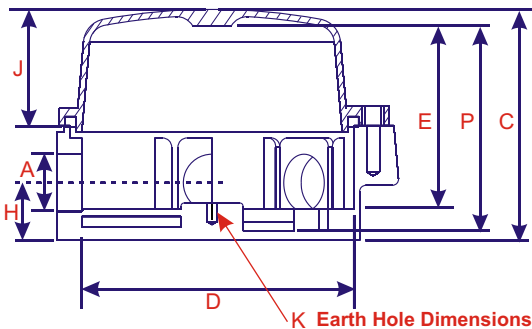

ZED BOX DIMENSIONS - RIGHT ANGLE ENTRY BOX

Size	A Entry Thread	B Across Entries	C Overall Height	D Internal Diam.	E Internal Depth	H Lid Height	J PCD for Mounting Lugs	K Tapped Earth Stud Hole	L	M	P	Q	R	
0	20 x 1.5P	100	78.5	87.8	59.6	20.5	37.5	108.8	M4 x 6.0	23.0	49.3	66.2	84	91.7
1	20 x 1.5P	110	83.4	98.0	66.1	21.6	40.0	117.7	M4 x 6.0	25.4	53.1	75.1	94	102.0
2	25 x 1.5P	134	98.2	122.5	80.1	26.3	44.8	145.0	M6 x 8.0	31.8	65.1	89.9	118	127.0

ZED BOX

SIZE	BOX ENTRY THREAD	CONFIGU- RATION	C/W BLACK LID CAT. N°	USUAL PACK QTY
No. 0	20 mm x 1.5P	4 Way Right Angle	54400	1
No. 1	20 mm x 1.5P	4 Way Right Angle	54402	1
No. 2	25 mm x 1.5P	4 Way Right Angle	54404	1

Use catalogue no. when ordering.

ZED BOX LIDS

SIZE	BLACK LID CAT. N°
No. 0	54410
No. 1	54411
No. 2	54412

PRATLEY TUFFLON BLANKING PLUGS

SIZE	THREAD SIZE	CAT N°	USUAL PACK QTY
0-1	20mm	57800	10
2	25mm	57801	10

ZED GLAND

The Zed Gland is a lower priced range of nickel plated brass glands for SWA cable, supplied complete with locknuts.